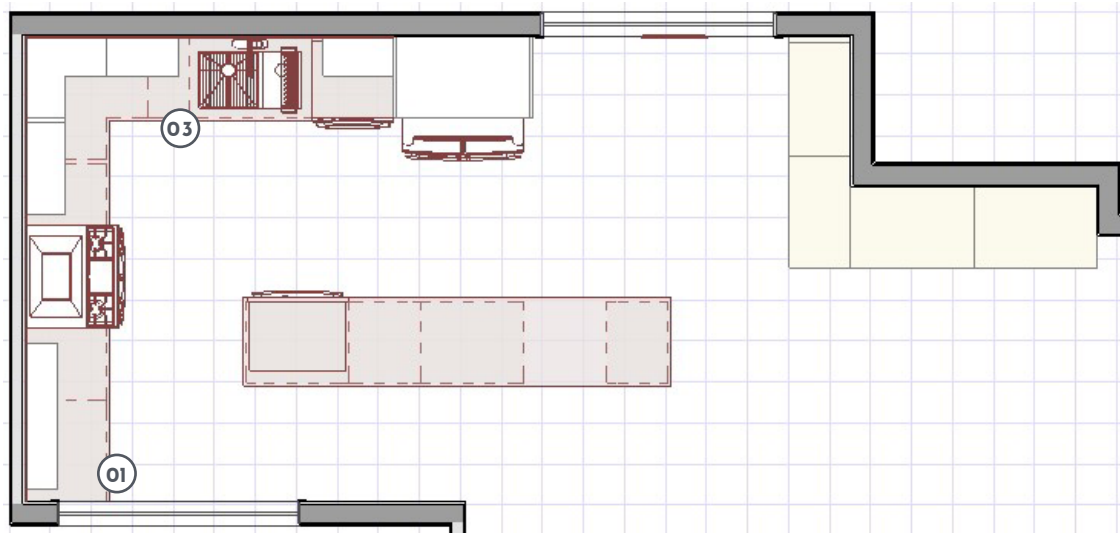

DESIGN BRIEF

FOR THE CHRISTENSENS

DESIGN BRIEF FOR CHRISTENSENS

TABLE OF CONTENTS

Mood Board.....	1
Our Vision.....	2
Floor Plan.....	3
Cabinets.....	5
Flooring.....	7
Countertops & Backsplashes.....	8
Plumbing.....	9
Lighting.....	11
Hardware.....	12
Appliances.....	13
Resources.....	15

DESIGNED BY TEAM BUILDERS LTD.

01. FLOOR PLAN

DESIGN BRIEF FOR CHRISTENSENS

FEATURES

01. Docking Drawer

02. Lazy Susan

03. Tray Divider

04. Stand Mixer Kit