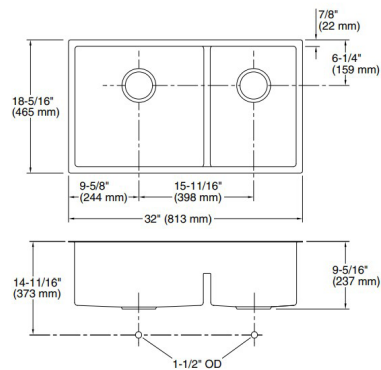

05. PLUMBING