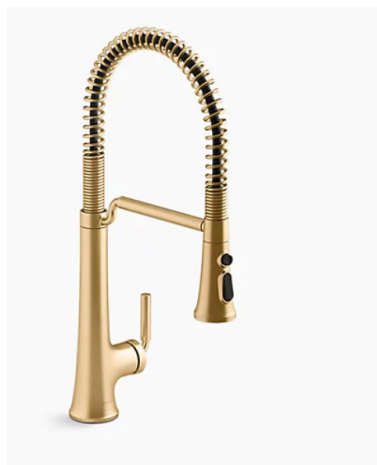

**PERIMETER
CABINETS COLOR**

**ISLAND CABINETS
COLOR**

Sherwin Williams
SW 6178 Clary Sage

Sherwin Williams
SW 6162 Ancient
Marble

Sherwin Williams
SW 7069 Iron Ore

DESIGNED BY TEAM BUILDERS LTD.

03. FLOORING

05. PLUMBING

Kohler
Strive with Smart Divide

Kohler
Tone 23765

DESIGNED BY TEAM BUILDERS LTD.

06. LIGHTING

Berg Pendant

Savoy House

Beaming Brass Chandelier